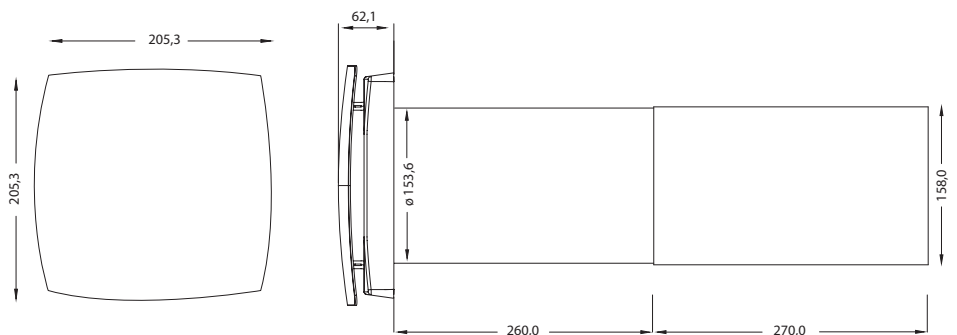

### Wall mounting:

VEGA-FLOW BASIC can be built into wall thicknesses ranging from 27 cm to 53 cm. VEGA-FLOW BASIC is not approved for ceiling mounting.

VEGA-FLOW BASIC is suitable for living spaces, bedrooms, basements, cafes or garages.